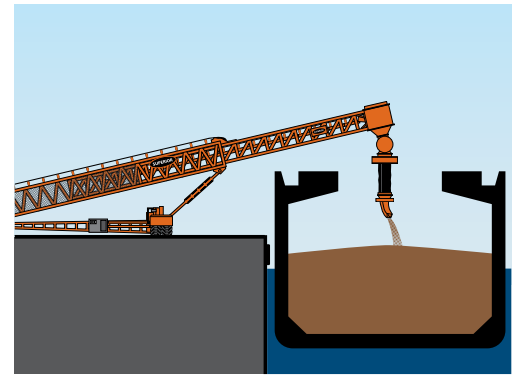

## Strength and Stability

- ▶ Patented FB® Undercarriage maintains strength, stability and safety.

## Portable Truck Unloading

- ▶ Drive over RazerTail® Truck Unloader moves material from trucks to ship loader.

Ship Loading

Barge Loading

Truck Unloading

# Ship Loading

- ① **Telescopic Action**
  - ▶ Allows for hatch to be fully trimmed
- ② **Luffing Action**
  - ▶ Allows conveyors to react to tides
- ③ **RazerTail Truck Unloader**
  - ▶ Convey product from truck to ship